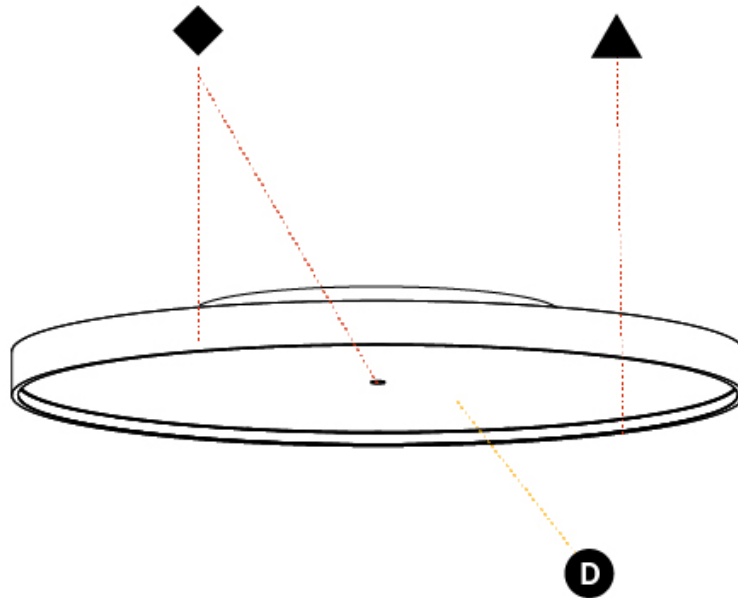

SIGN DIVA KORONA SURFACE

A3D103-

PROJECT
TYPE
SPECIFIER
QUANTITY
DATE